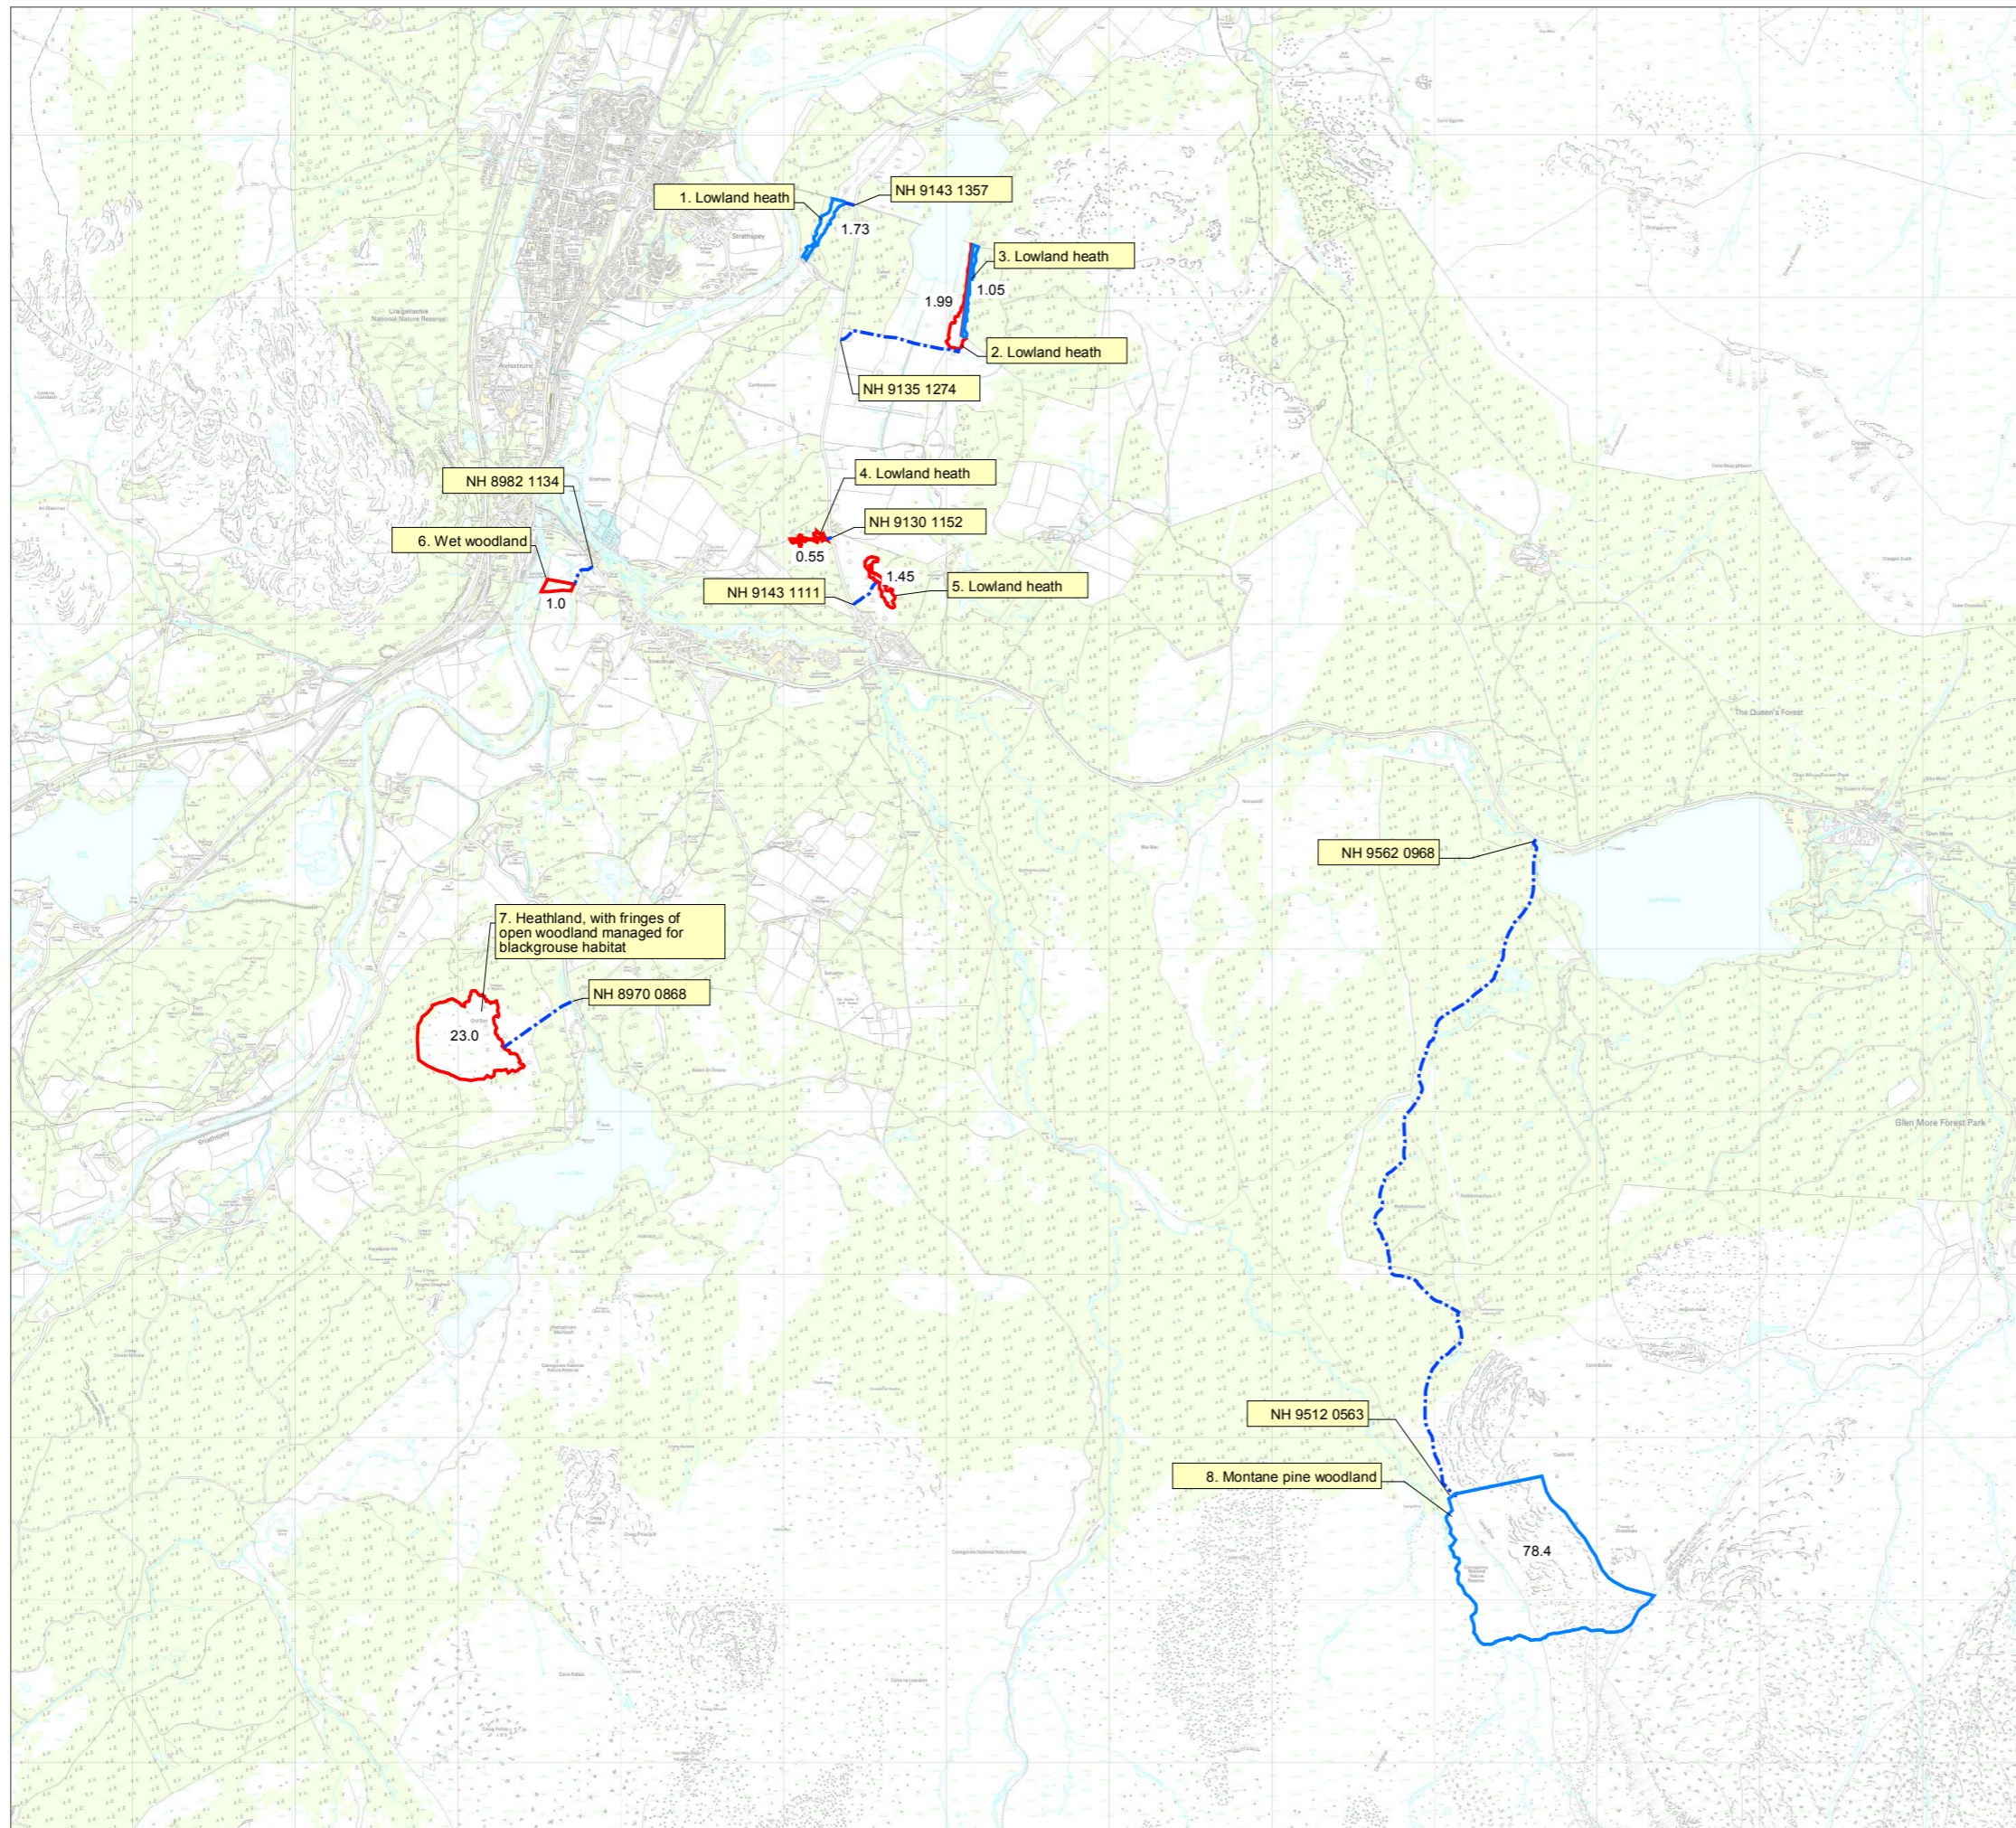

AN CAMAS MOR

COMPENSATORY HABITAT SUBJECTS

-  20.5 Compensatory habitat subjects owned by JPG, with area (ha)
-  78.4 Compensatory habitat subjects owned by James Patrick Grant, with area (ha)
-  Access to compensatory habitat subjects, with O.S. grid ref of point of access from public road

Reproduced from Ordnance Survey 1:10,000 scale Raster with the permission of HMSO, ©Crown Copyright 2010, licence no. 100042733.